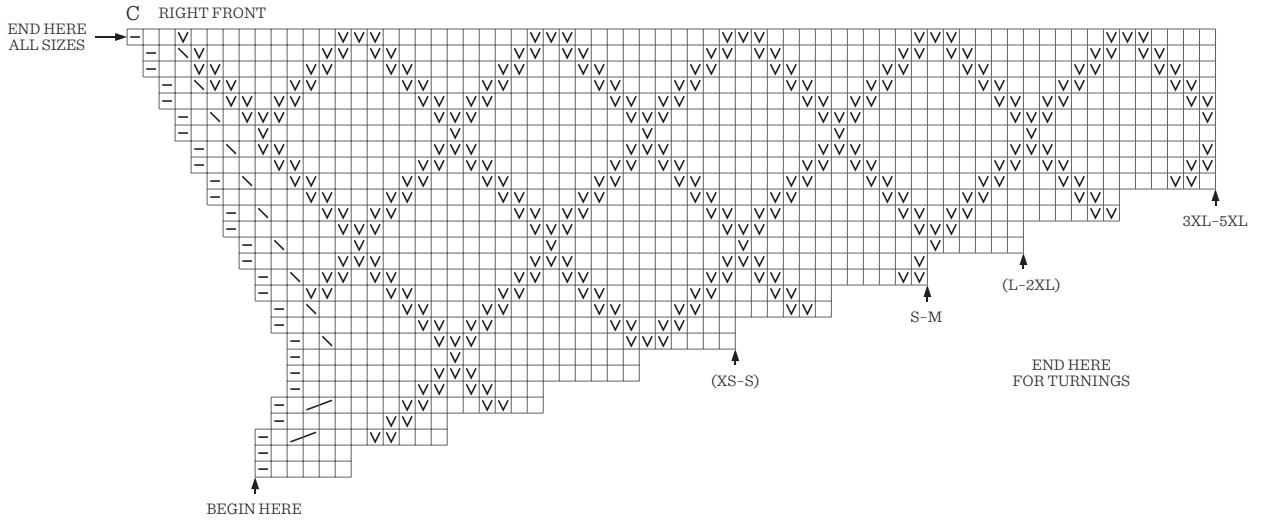

©RRECTION 2409

NR 13 HEATHER SWEATER CABLE EDITION

K ON RS, P ON WS

P ON RS, K ON WS

EDGE ST

SL 1 K-WISE, TRANSFER ST TBL BACK TO LEFT NDL
AND K2TOG TBL

K2TOG

INC LEFT